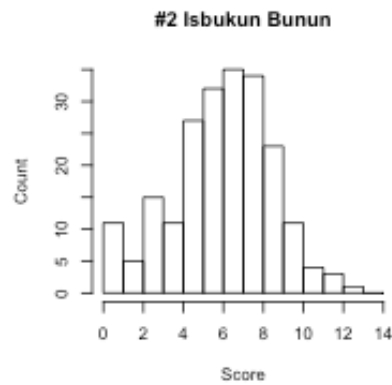

2019 全國初選 — 台灣國手選拔賽 統計資料

	Problem 1	Problem 2	Problem 3	Problem 4	Problem 5	Problem 6	Overall Score
Mean	4.04	6.34	5.48	3.07	2.42	1.31	21.53
Standard Deviation	1.64	2.58	6.78	2.49	2.06	1.92	11.28
Difficulty Rating	3.0	3.0	4.3	4.0	3.3	4.8	4.2

Overall Score