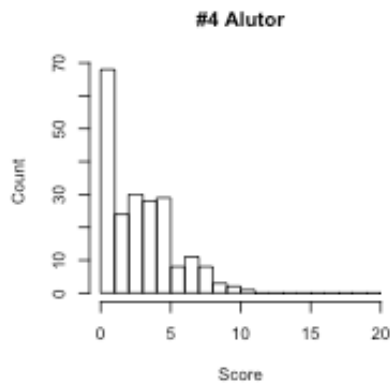

2019 全國初選 — 台灣國手選拔賽 統計資料

	Problem 1	Problem 2	Problem 3	Problem 4	Problem 5	Problem 6	Overall Score
Mean	4.04	6.34	5.48	3.07	2.42	1.31	21.53
Standard Deviation	1.64	2.58	6.78	2.49	2.06	1.92	11.28
Difficulty Rating	3.0	3.0	4.3	4.0	3.3	4.8	4.2

Overall Score