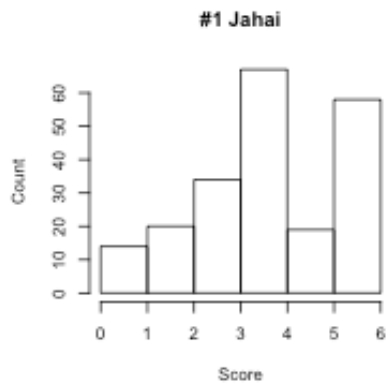

2019 全國初選 — 台灣國手選拔賽 統計資料

	Problem 1	Problem 2	Problem 3	Problem 4	Problem 5	Problem 6	Overall Score
Mean	4.04	6.34	5.48	3.07	2.42	1.31	21.53
Standard Deviation	1.64	2.58	6.78	2.49	2.06	1.92	11.28
Difficulty Rating	3.0	3.0	4.3	4.0	3.3	4.8	4.2

Overall Score