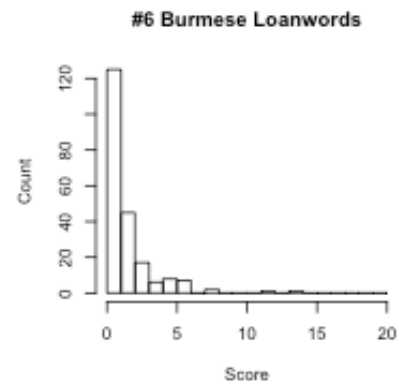

2019 全國初選 — 台灣國手選拔賽 統計資料

	Problem 1	Problem 2	Problem 3	Problem 4	Problem 5	Problem 6	Overall Score
Mean	4.04	6.34	5.48	3.07	2.42	1.31	21.53
Standard Deviation	1.64	2.58	6.78	2.49	2.06	1.92	11.28
Difficulty Rating	3.0	3.0	4.3	4.0	3.3	4.8	4.2

Overall Score