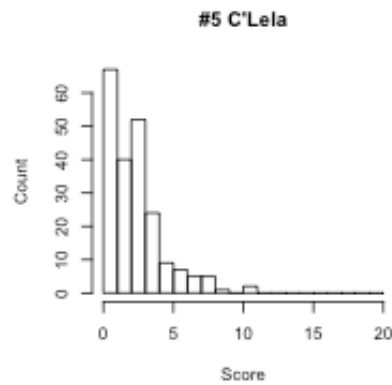

2019 全國初選 — 台灣國手選拔賽 統計資料

	Problem 1	Problem 2	Problem 3	Problem 4	Problem 5	Problem 6	Overall Score
Mean	4.04	6.34	5.48	3.07	2.42	1.31	21.53
Standard Deviation	1.64	2.58	6.78	2.49	2.06	1.92	11.28
Difficulty Rating	3.0	3.0	4.3	4.0	3.3	4.8	4.2

Overall Score