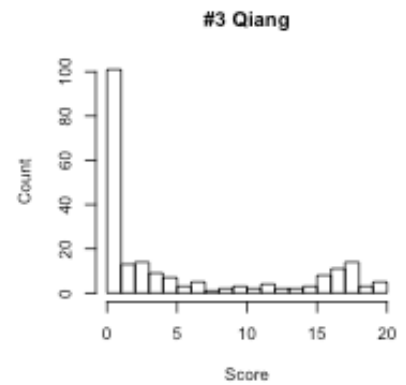

2019 全國初選 — 台灣國手選拔賽 統計資料

	Problem 1	Problem 2	Problem 3	Problem 4	Problem 5	Problem 6	Overall Score
Mean	4.04	6.34	5.48	3.07	2.42	1.31	21.53
Standard Deviation	1.64	2.58	6.78	2.49	2.06	1.92	11.28
Difficulty Rating	3.0	3.0	4.3	4.0	3.3	4.8	4.2

Overall Score